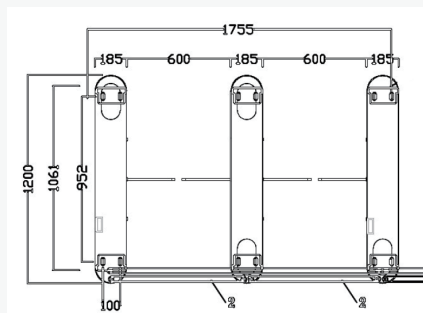

Installation Draw

Unit:mm

- Power wire tube
- Communication wire tube
- RS486,TCP/IP or other type of opening signal wire tube

Contact Us

www.ikavass.com
info@ikavass.com
+86-571-88690663

BuildingB,Zijin Pioneer Park,859# Shixiang west street,Hangzhou city,Zhejiang,China