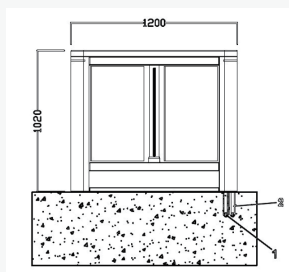

Installation Draw

Unit:mm

- Power wire tube
- Communication wire tube
- RS486,TCP/IP or other type of opening signal wire tube

Contact Us

www.ikavass.com
info@ikavass.com
+86-571-88690663

BuildingB,Zijin Pioneer Park,859# Shixiang west street,Hangzhou city,Zhejiang,China