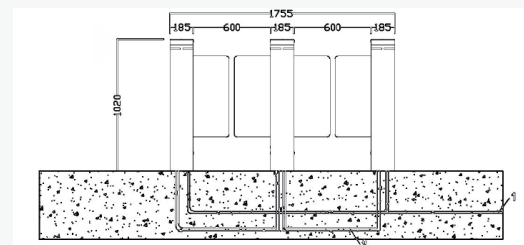

Installation Draw

Unit:mm

- Power wire tube
- Communication wire tube
- RS486,TCP/IP or other type of opening signal wire tube

Contact Us

www.ikavass.com
info@ikavass.com
+86-571-88690663

BuildingB,Zijin Pioneer Park,859# Shixiang west street,Hangzhou city,Zhejiang,China