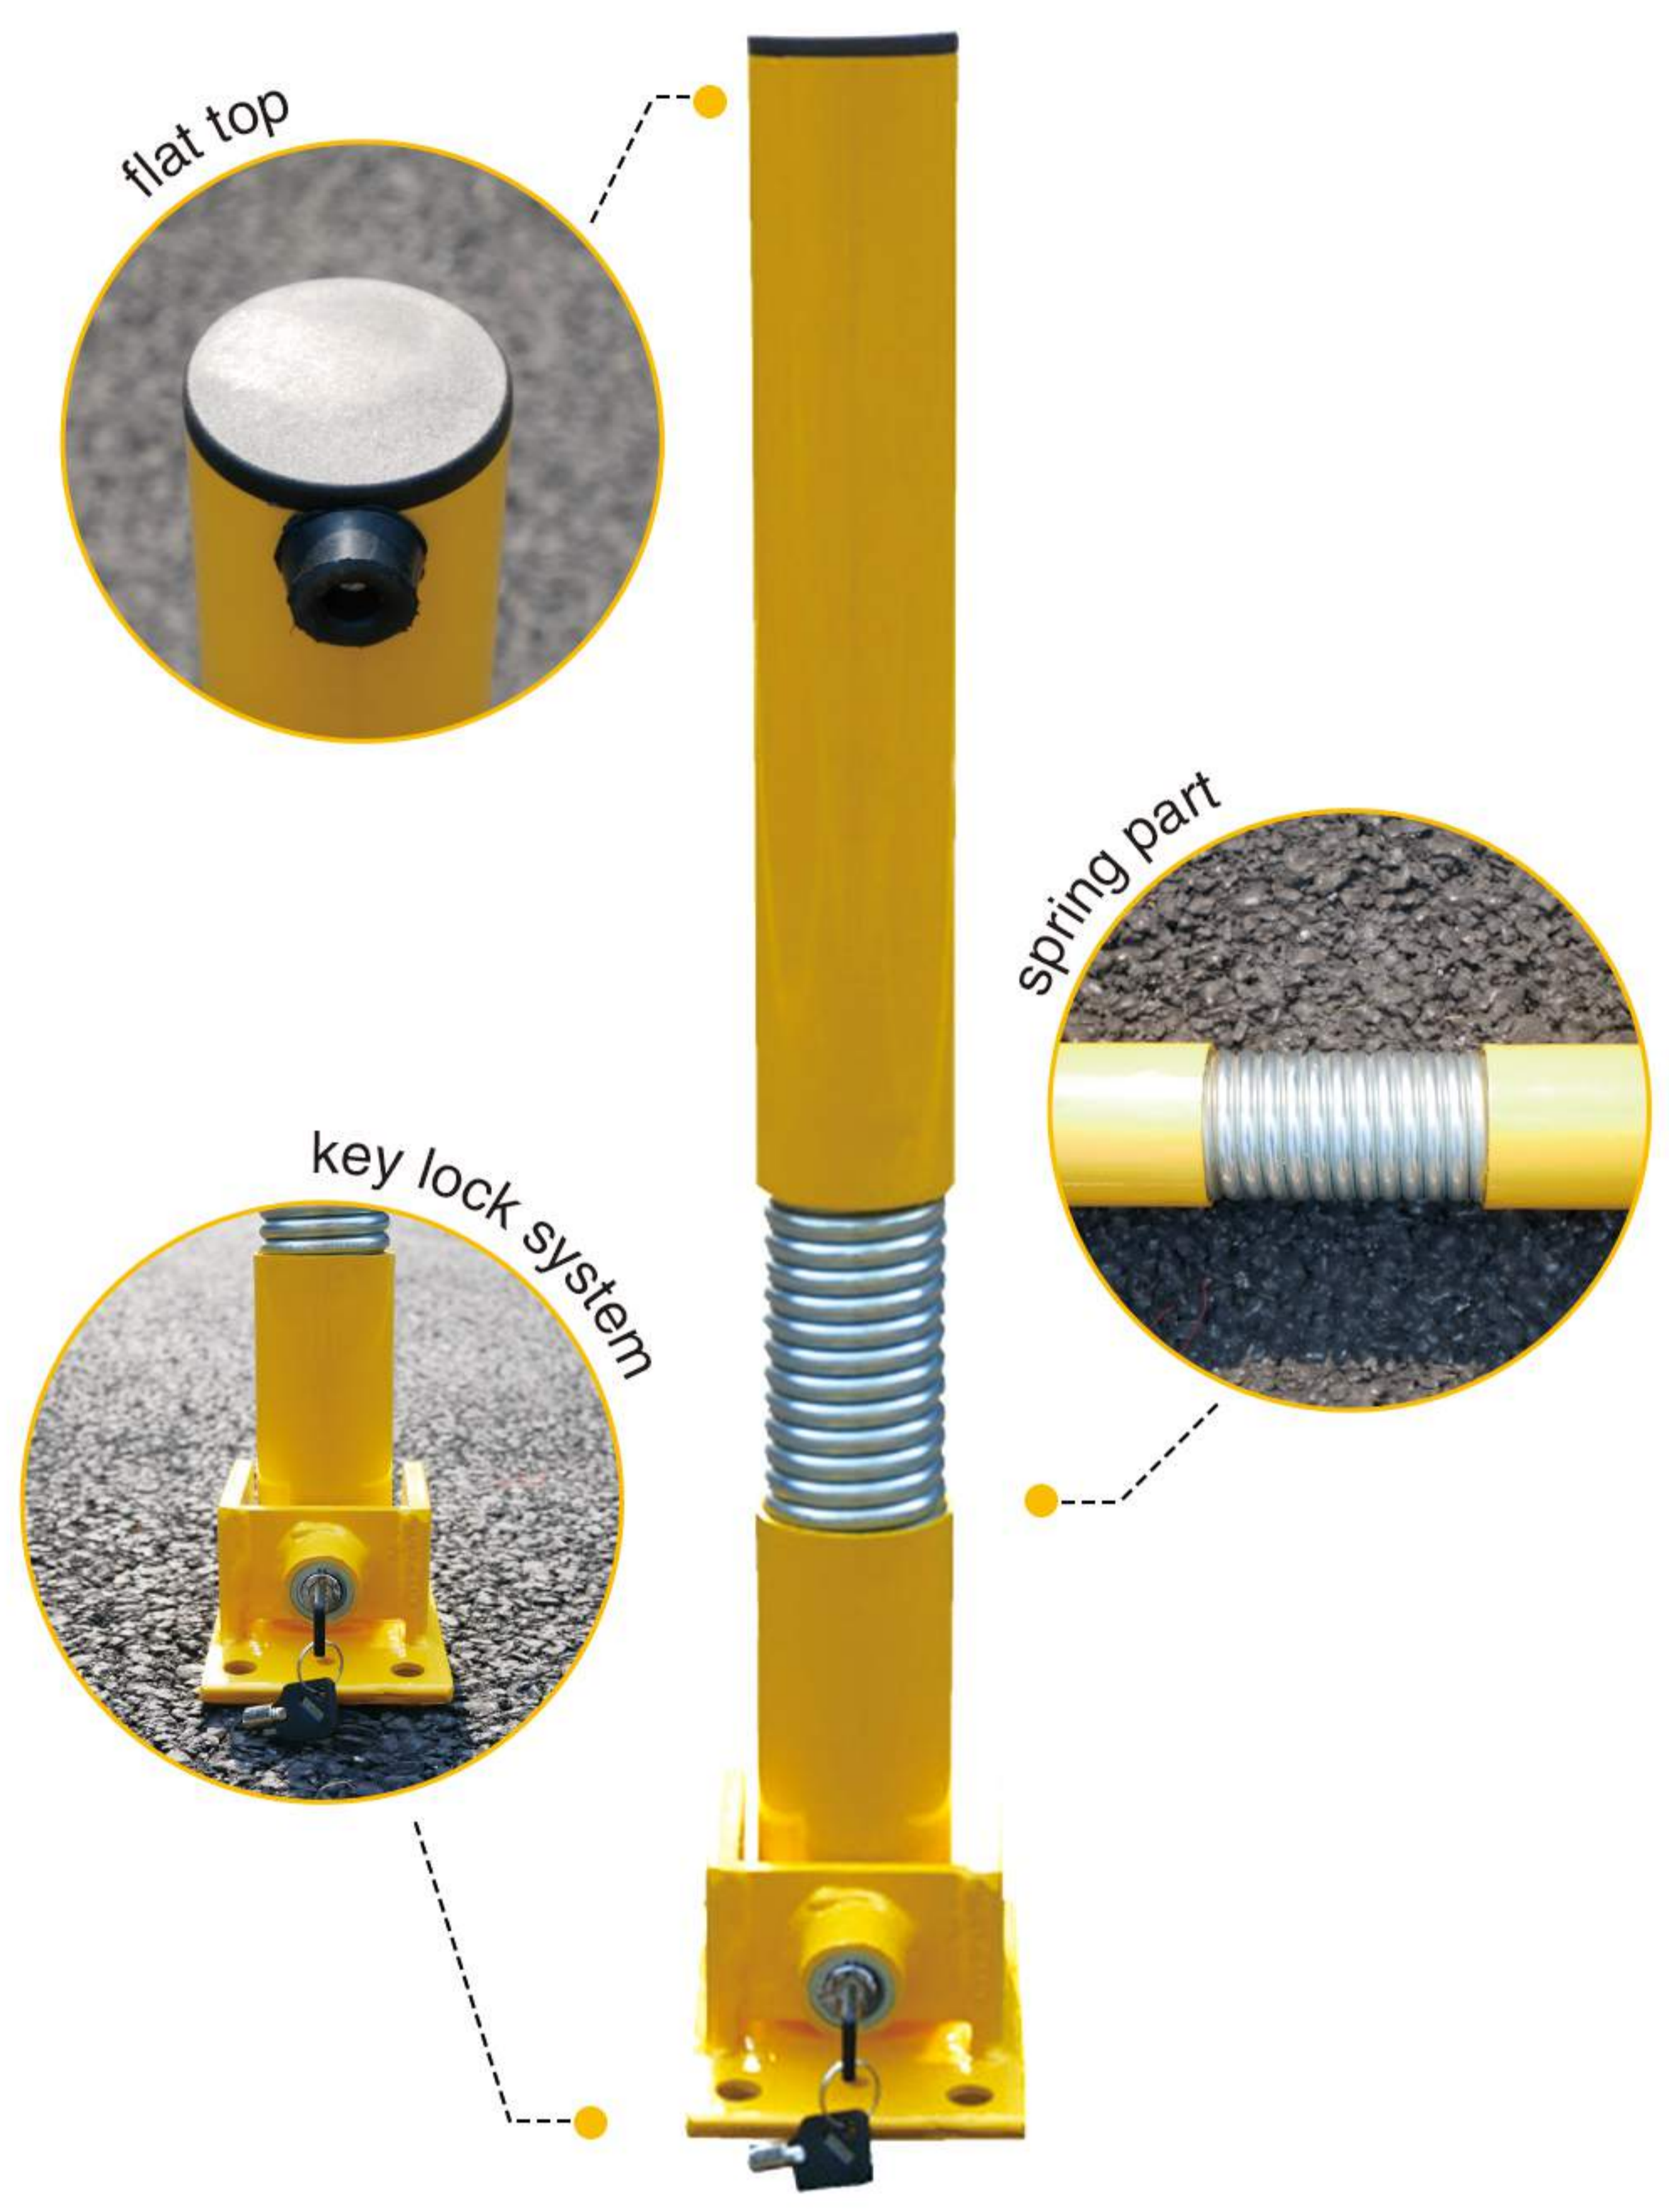

# Fold Down Bollard

**KAVASS** Folding down bollards are designed for protecting your parking space or stopping people turning around in your drive way. Bright yellow powder coating ensures high visibility for drivers.

## Features

- Easy lift and fold down mechanism
- Integral lock –no need for additional padlock
- Painted yellow for high visibility
- Simple to fit, full fitting instructions supplied
- Supplied with two keys as standard
- Available keyed alike or keyed to differ

### Technical Specs-type1

<b>Model Name</b>	KGH-FDB-60.610.3
<b>Diameter</b>	60mm
<b>Height</b>	610mm
<b>Thickness</b>	3mm
<b>Material</b>	Carbon Steel/304SS
<b>Handle Type</b>	Standard
<b>Lock system</b>	Side Key-lock
<b>Colour</b>	Yellow/Black/Sliver
<b>Surface Treatment</b>	Carbon Steel:Hot galvanizing and Spraying 304SS:Brushed and Polished

type 2

Features

- Integral lock system
- Easy installation and maintenance
- Lifted and fold down easily
- Reduce damage to Vehicle
- Supplied with two keys as standard

Technical Specs-type1	
Model Name	KGH-SFDB-60.610.3
Diameter	60mm
Height	600mm
Thickness	3mm
Material	Carbon Steel/304SS
Handle Type	Standard
Lock system	Side Key-lock
Colour	Yellow/Black/Sliver
Surface Treatment	Carbon Steel:Hot galvanizing and Spraying 304SS:Brushed and Polished