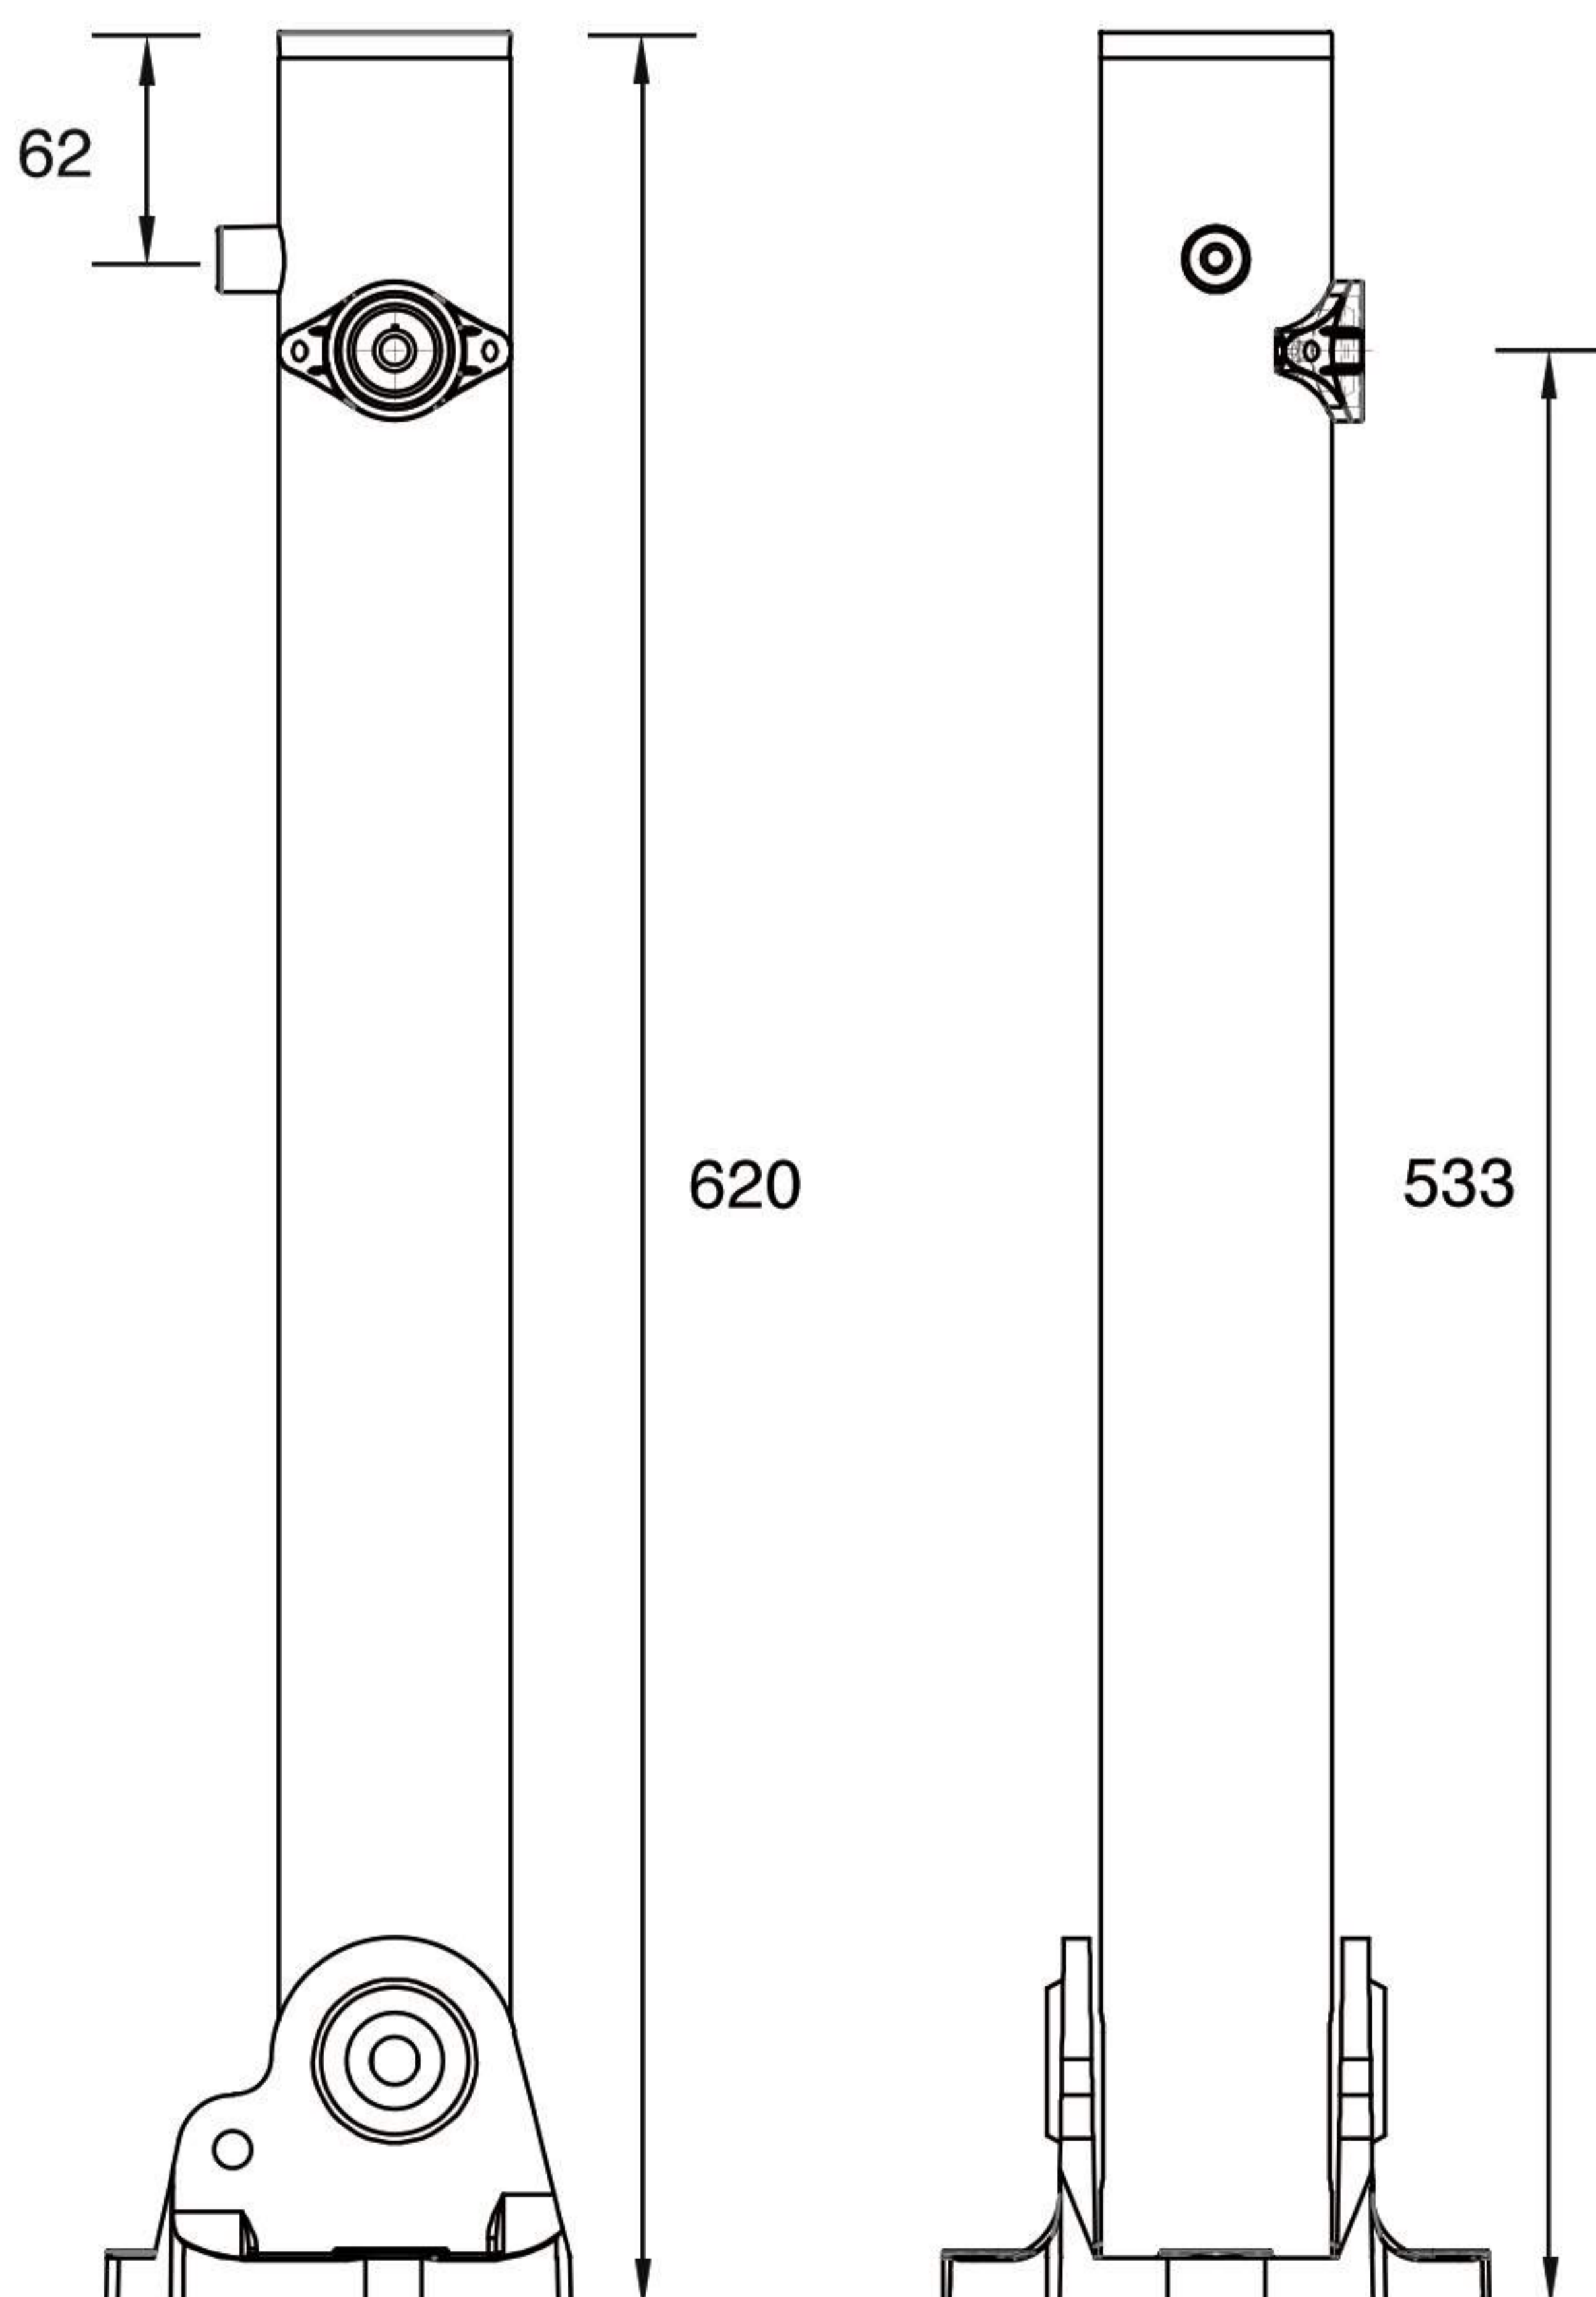

### Technical Specs-type1

<b>Model Name</b>	KGH-FDB-60.610.3
<b>Diameter</b>	60mm
<b>Height</b>	610mm
<b>Thickness</b>	3mm
<b>Material</b>	Carbon Steel/304SS
<b>Handle Type</b>	Standard
<b>Lock system</b>	Side Key-lock
<b>Colour</b>	Yellow/Black/Sliver
<b>Surface Treatment</b>	Carbon Steel:Hot galvanizing and Spraying 304SS:Brushed and Polished