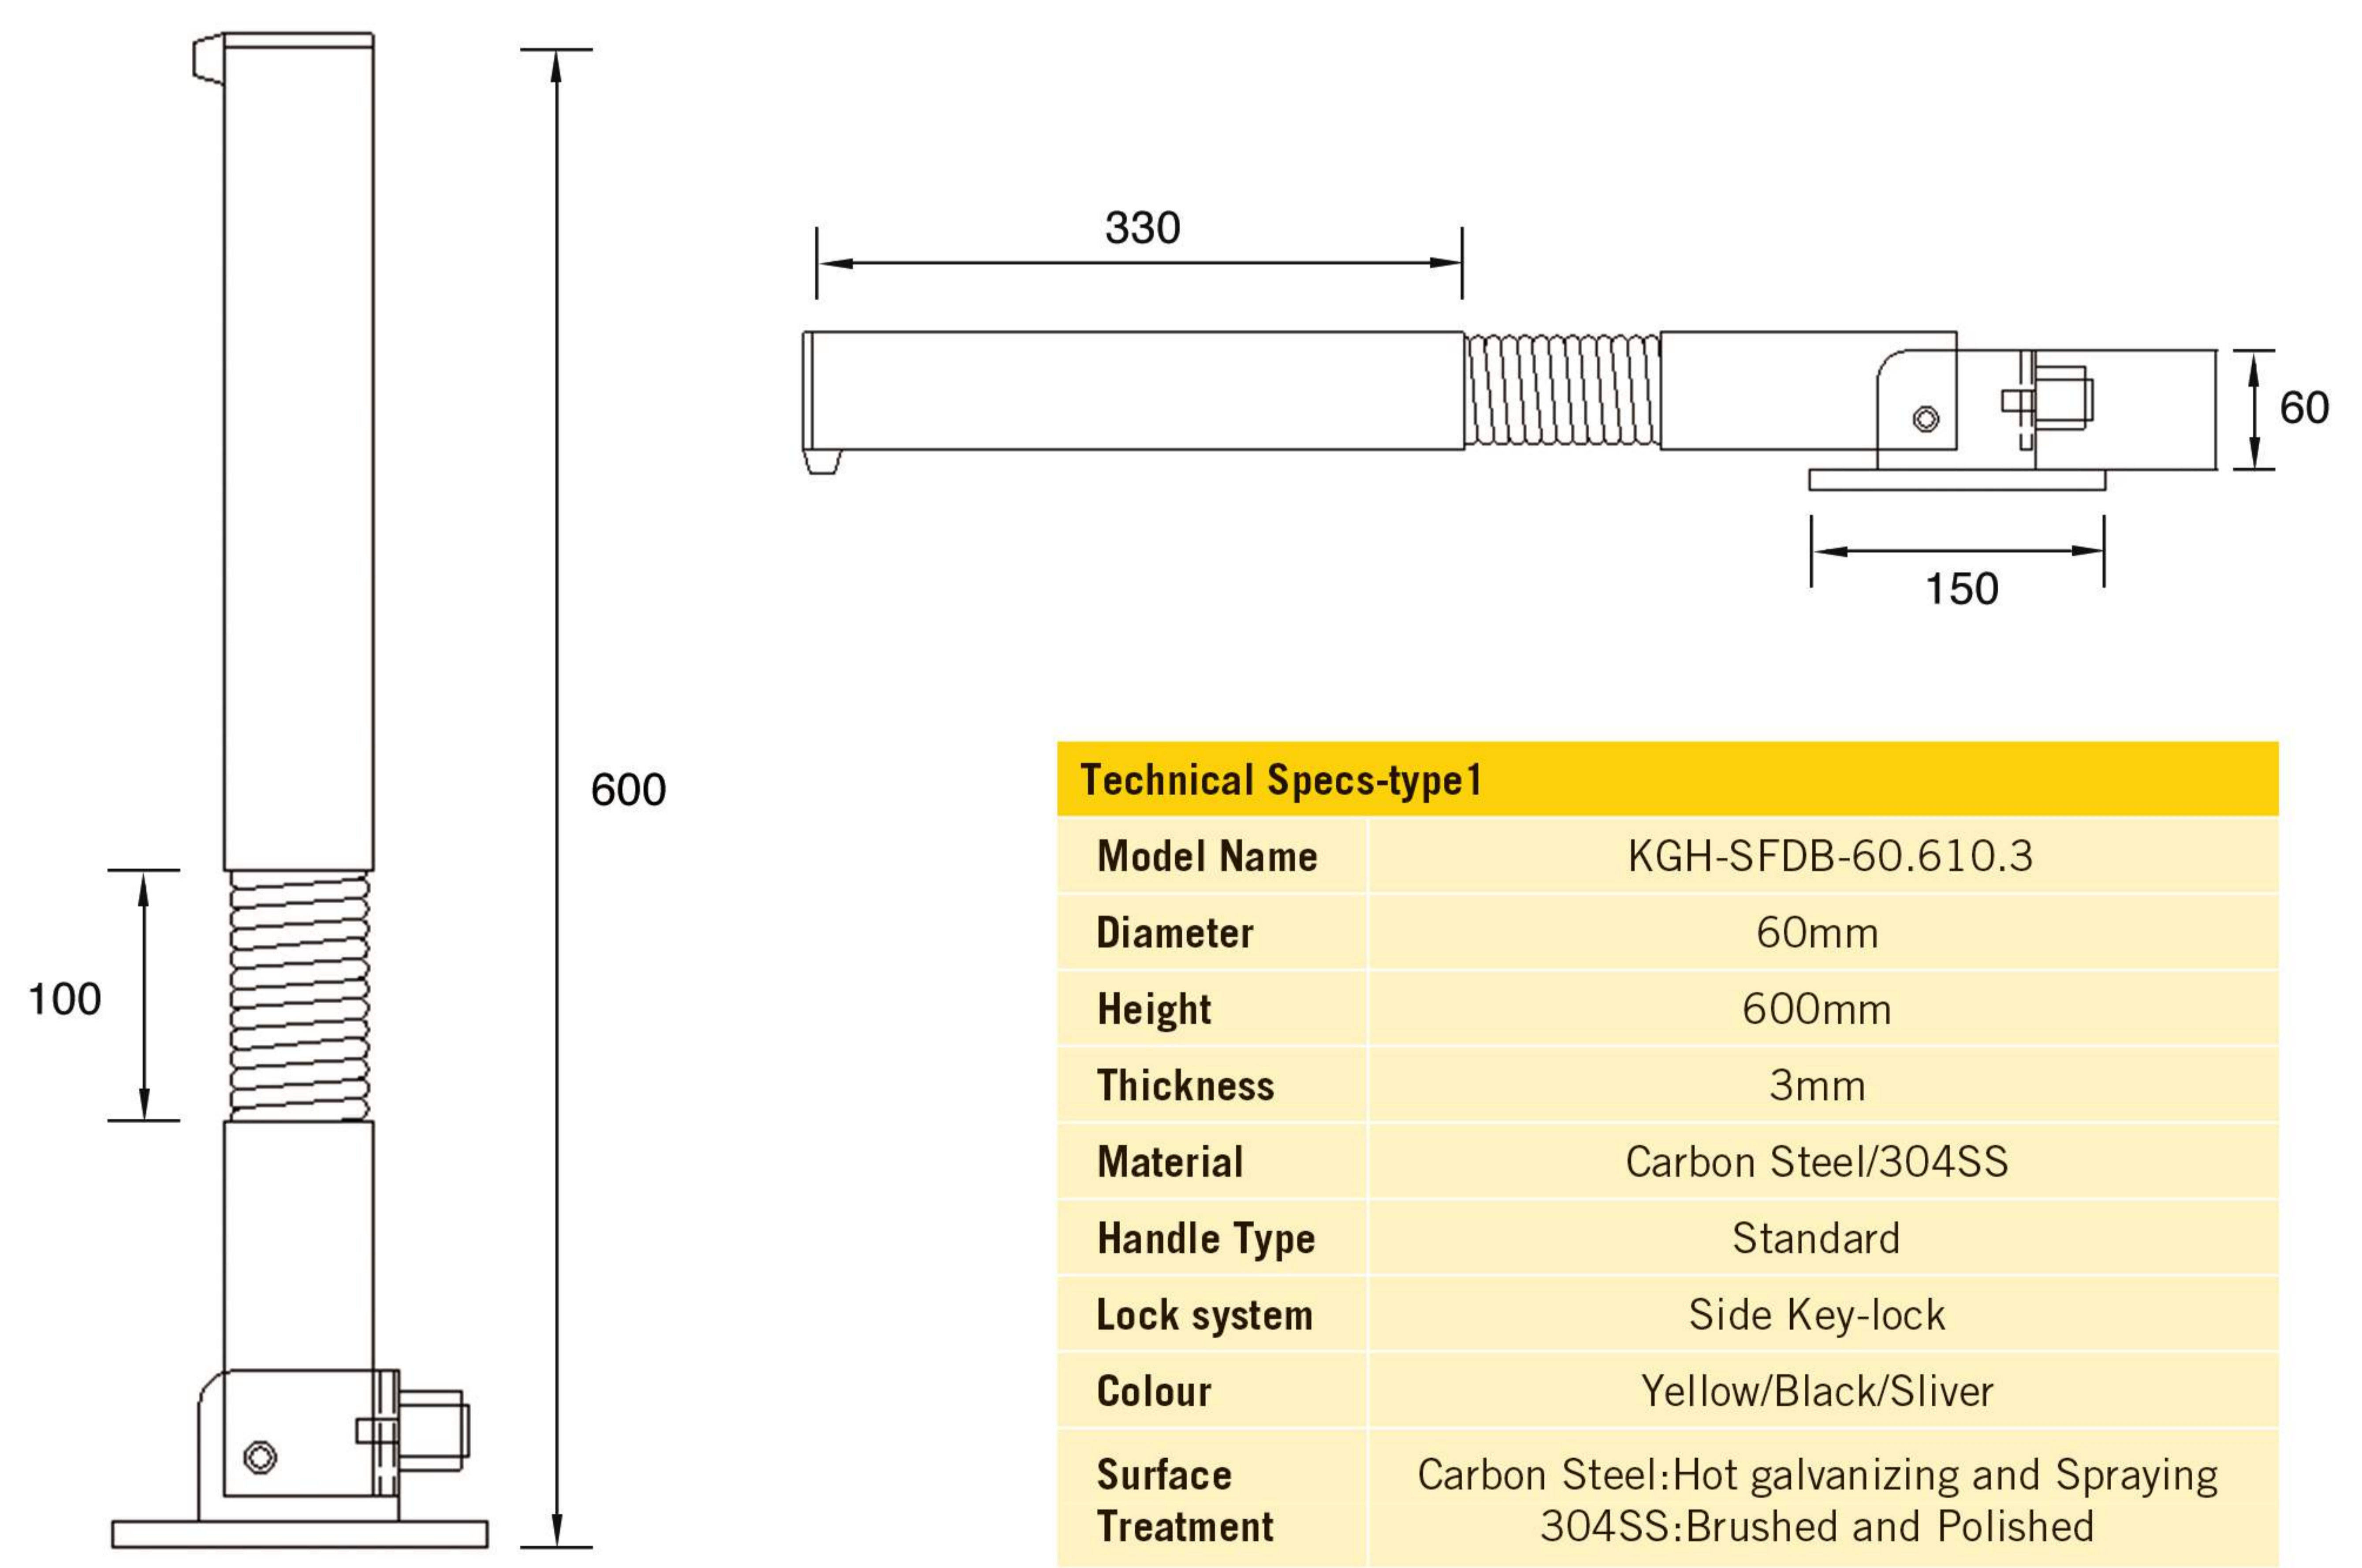

### Technical Specs-type1

<b>Model Name</b>	KGH-FDB-60.610.3
<b>Diameter</b>	60mm
<b>Height</b>	610mm
<b>Thickness</b>	3mm
<b>Material</b>	Carbon Steel/304SS
<b>Handle Type</b>	Standard
<b>Lock system</b>	Side Key-lock
<b>Colour</b>	Yellow/Black/Sliver
<b>Surface Treatment</b>	Carbon Steel:Hot galvanizing and Spraying 304SS:Brushed and Polished

type 2

Features

- Integral lock system
- Easy installation and maintenance
- Lifted and fold down easily
- Reduce damage to Vehicle
- Supplied with two keys as standard

Technical Specs-type1	
Model Name	KGH-SFDB-60.610.3
Diameter	60mm
Height	600mm
Thickness	3mm
Material	Carbon Steel/304SS
Handle Type	Standard
Lock system	Side Key-lock
Colour	Yellow/Black/Sliver
Surface Treatment	Carbon Steel:Hot galvanizing and Spraying 304SS:Brushed and Polished