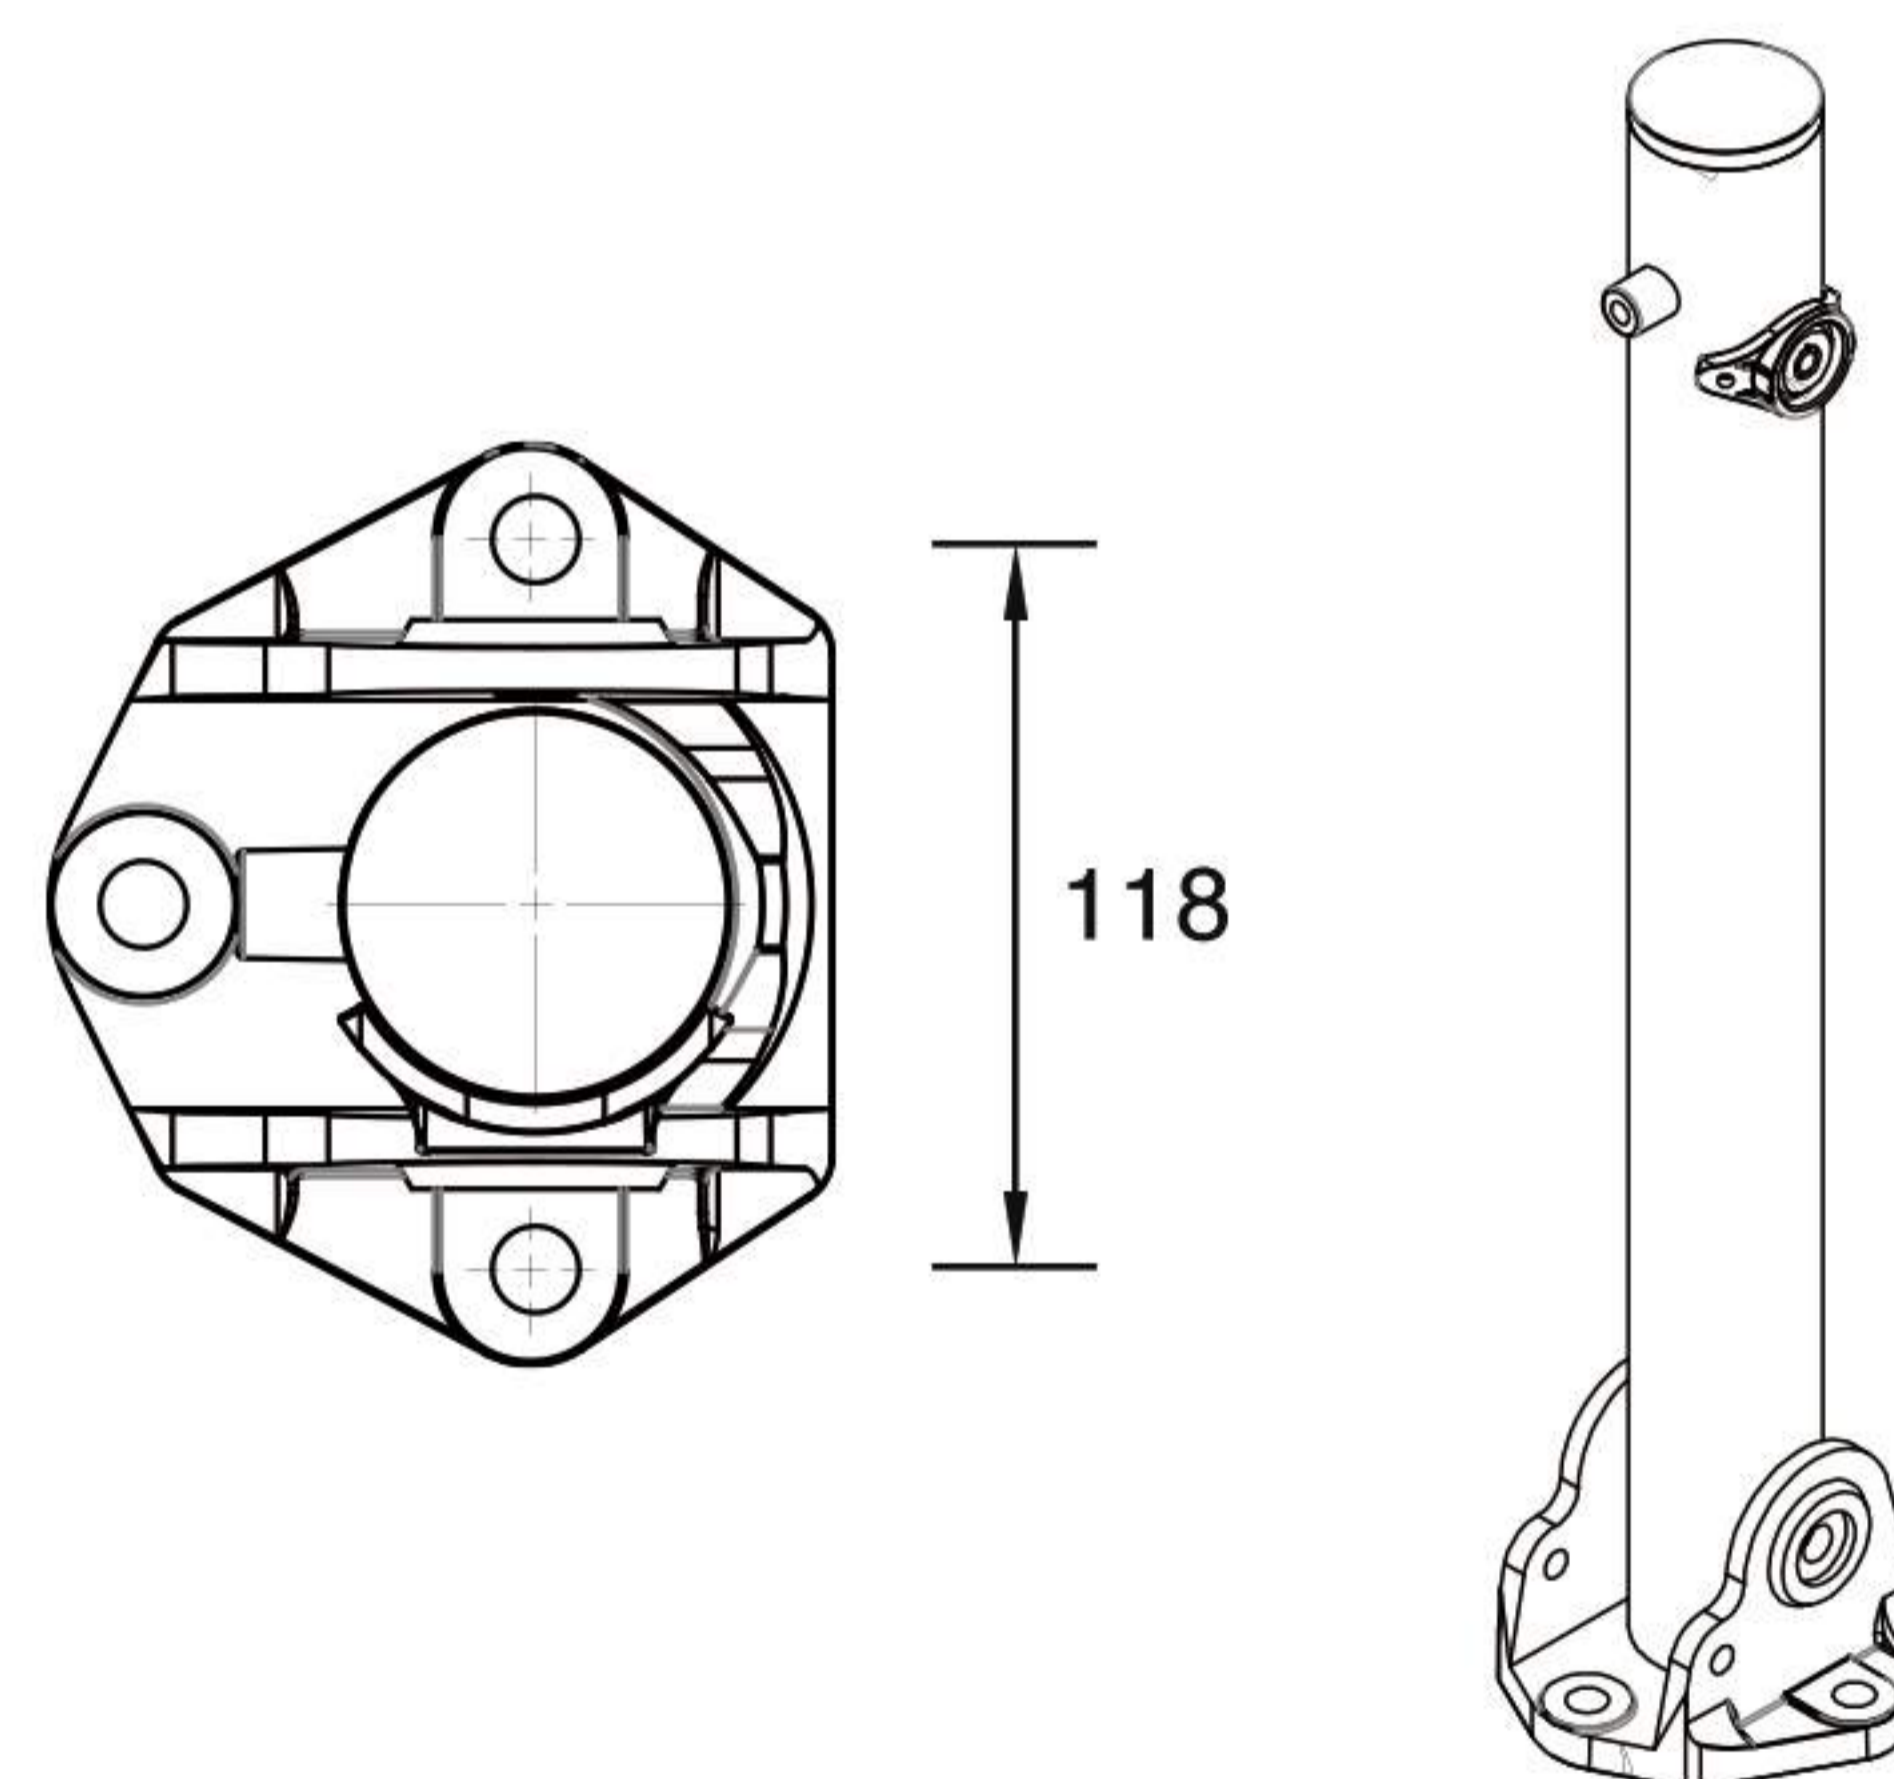

### Technical Specs-type1

<b>Model Name</b>	KGH-FDB-60.610.3
<b>Diameter</b>	60mm
<b>Height</b>	610mm
<b>Thickness</b>	3mm
<b>Material</b>	Carbon Steel/304SS
<b>Handle Type</b>	Standard
<b>Lock system</b>	Side Key-lock
<b>Colour</b>	Yellow/Black/Sliver
<b>Surface Treatment</b>	Carbon Steel:Hot galvanizing and Spraying 304SS:Brushed and Polished

type 2

Features

- Integral lock system
- Easy installation and maintenance
- Lifted and fold down easily
- Reduce damage to Vehicle
- Supplied with two keys as standard

Technical Specs-type1	
Model Name	KGH-SFDB-60.610.3
Diameter	60mm
Height	600mm
Thickness	3mm
Material	Carbon Steel/304SS
Handle Type	Standard
Lock system	Side Key-lock
Colour	Yellow/Black/Sliver
Surface Treatment	Carbon Steel:Hot galvanizing and Spraying 304SS:Brushed and Polished