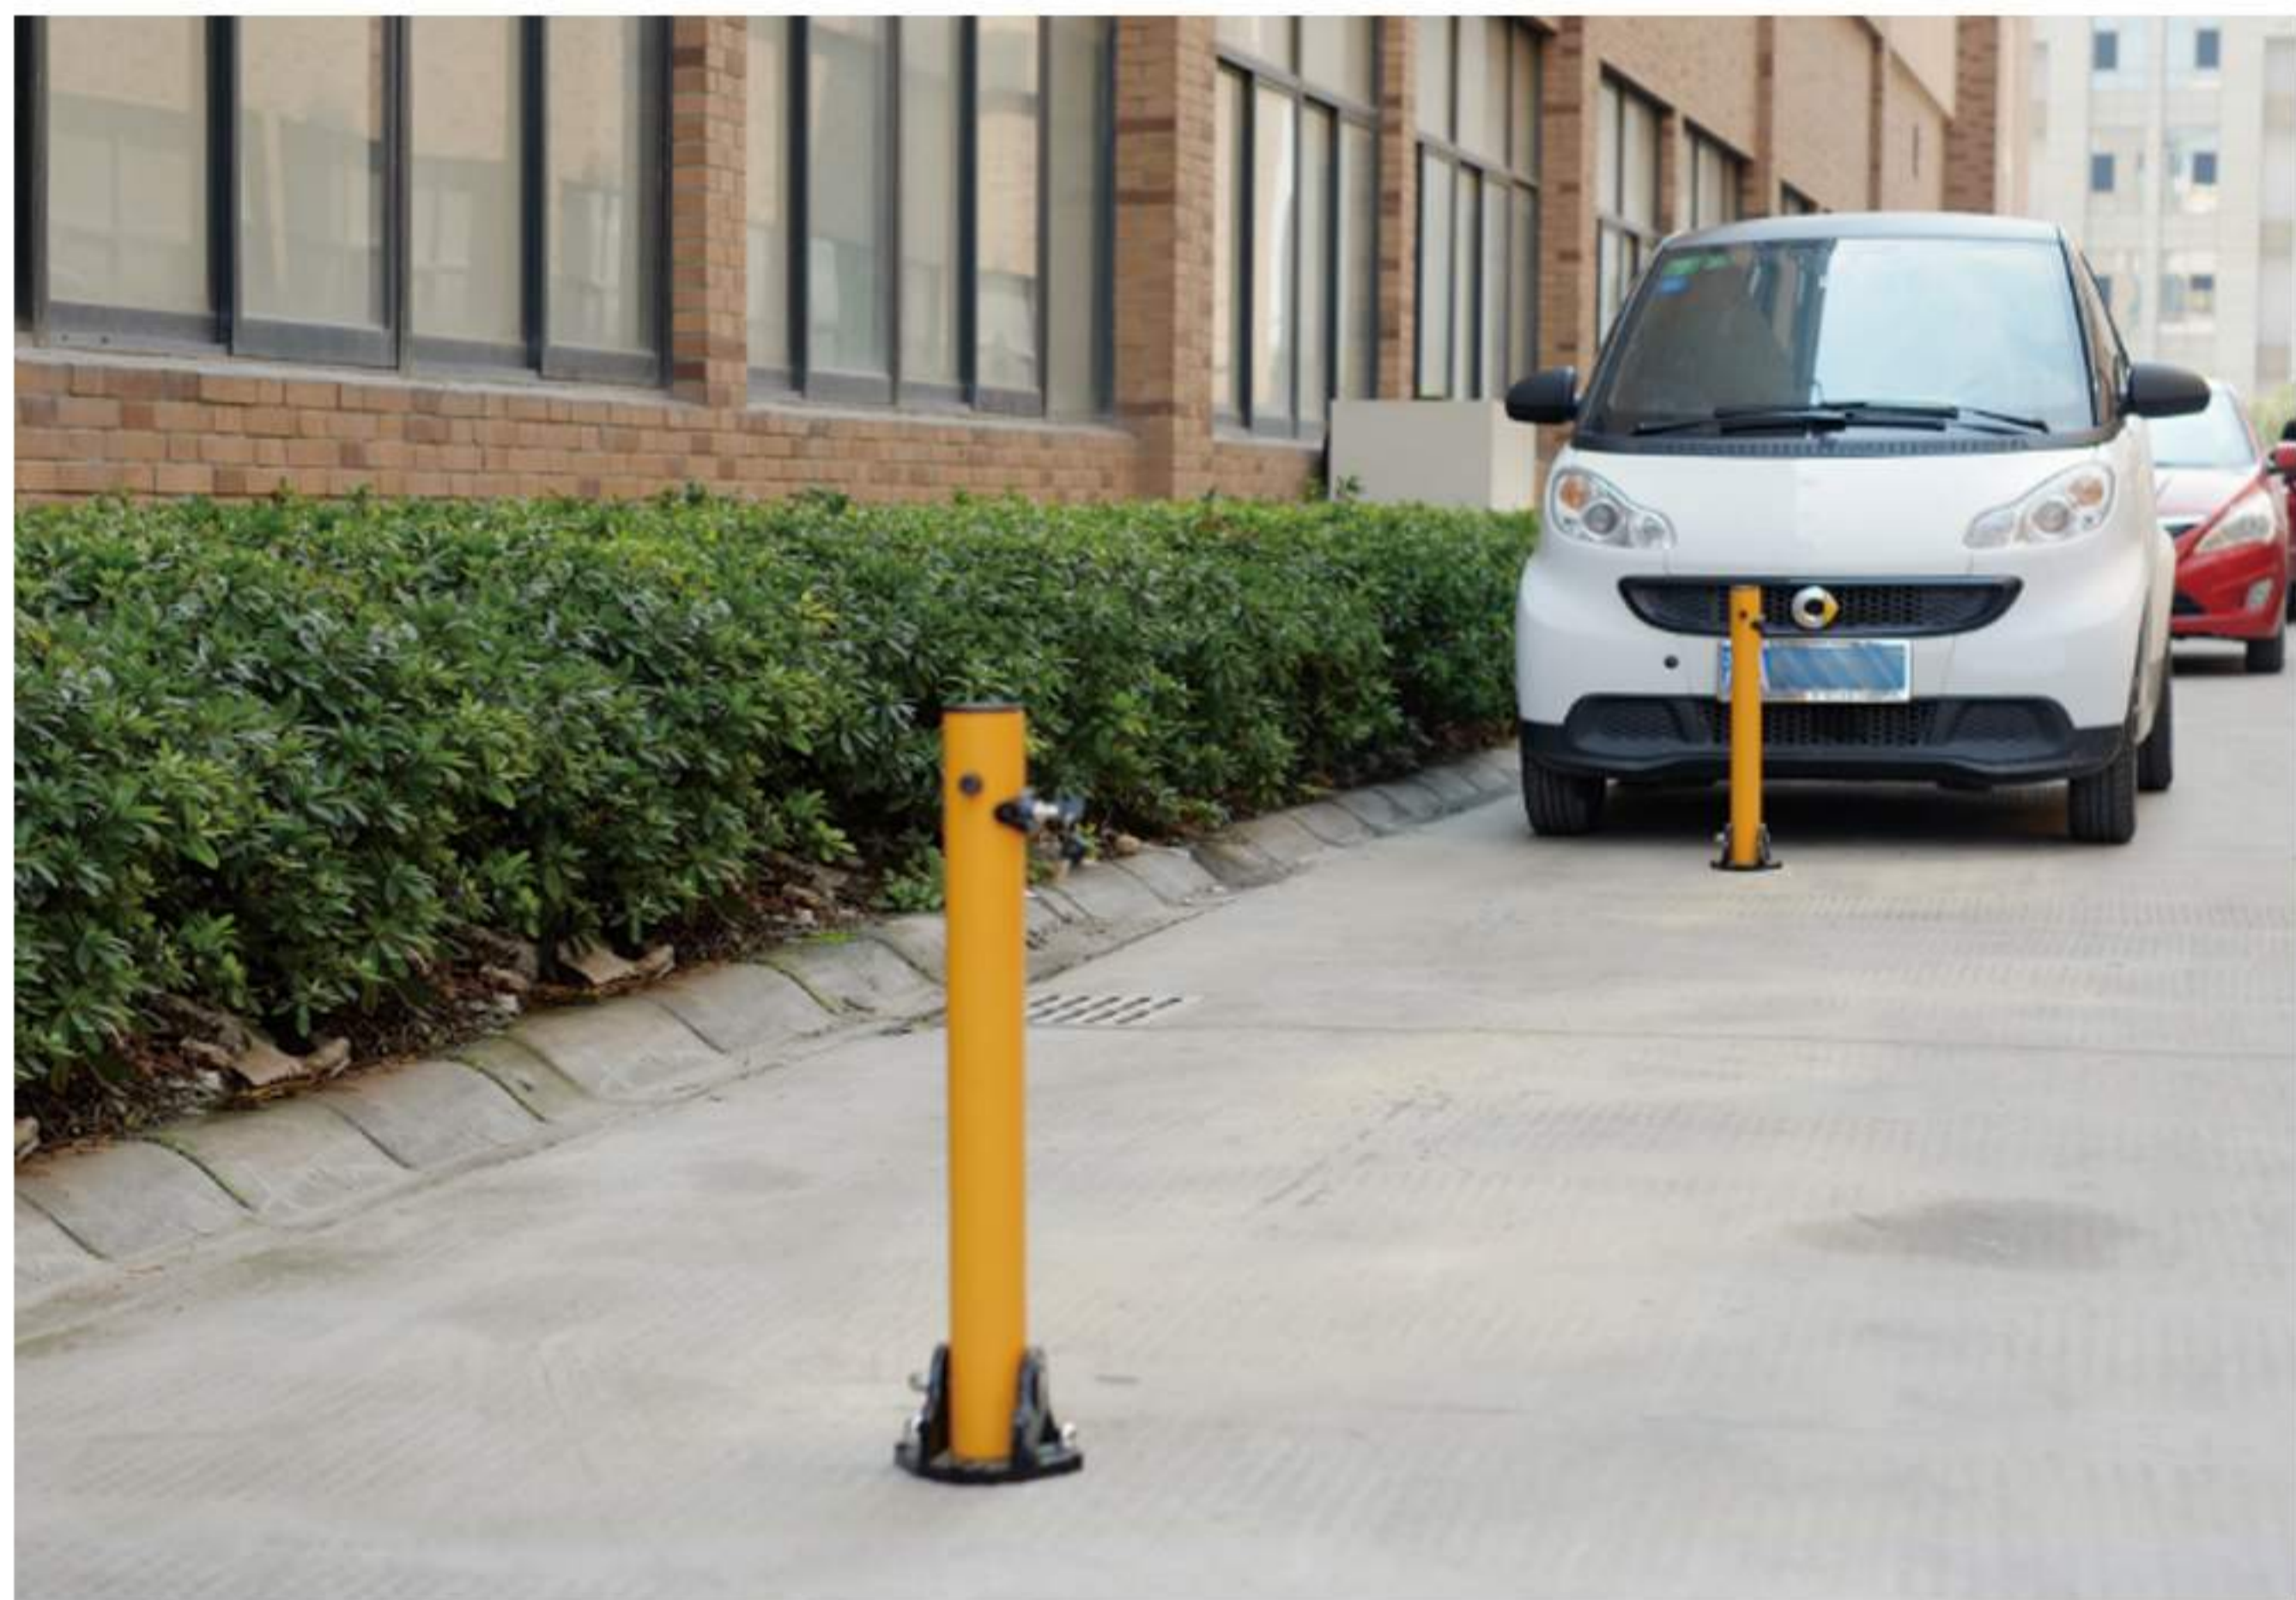

# Fold Down Bollard

**KAVASS** Folding down bollards are designed for protecting your parking space or stopping people turning around in your drive way. Bright yellow powder coating ensures high visibility for drivers.

## FEATURE

1. Easy lift and fold down mechanism.
2. Integral lock –no need for additional padlock. Painted yellow for high visibility.
3. Simple to fit, full fitting instructions supplied.
4. Supplied with two keys as standard.
5. Available keyed alike or keyed to differ.

## ADVANTAGE

1. Protect your private parking space
2. Someone could not take up your parking space

## Features

- Easy lift and fold down mechanism
- Integral lock –no need for additional padlock
- Painted yellow for high visibility
- Simple to fit, full fitting instructions supplied
- Supplied with two keys as standard
- Available keyed alike or keyed to differ